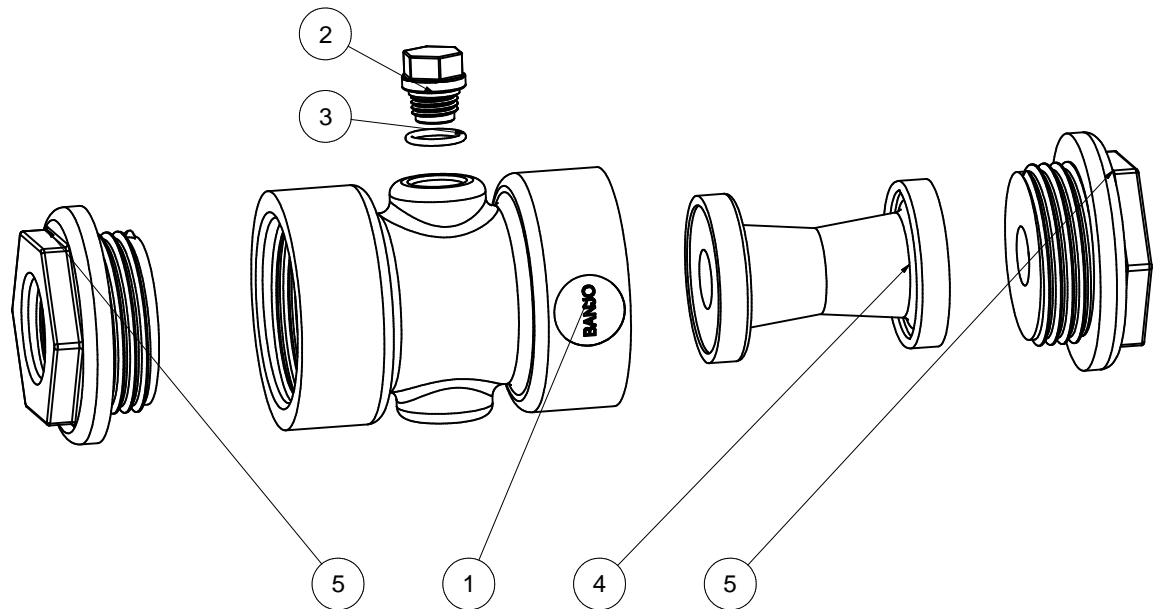

Parts List				
ITEM	QTY	PART NUMBER	DESCRIPTION	
1	1	PV10254	PINCH VALVE BODY	
2	1	12723	1/4" PIPE PLUG	
3	1	12724	#14 O'RING	
4	1	PV10265	PINCH VALVE SEAL	
5	2	PV07257	3/4" PINCH VALVE END PLATE	

THIS DRAWING AND ALL INFORMATION CONTAINED THEREON ARE THE EXCLUSIVE PROPERTY OF BANJO CORPORATION.

UNLESS SPECIFICALLY NOTED, THIS DRAWING AND ITEMS SHOWN ON THIS DRAWING ARE SUBJECT TO CHANGE AT ANY TIME.

BANJO CORPORATION	
150 BANJO DRIVE, CRAWFORDSVILLE, IN 47933 WEB SITE: WWW.BANJOCORP.COM E-MAIL: BANJOSALES@IDEXCORP.COM	
DESCRIPTION	3/4" PINCH VALVE
PART NUMBER	PV075