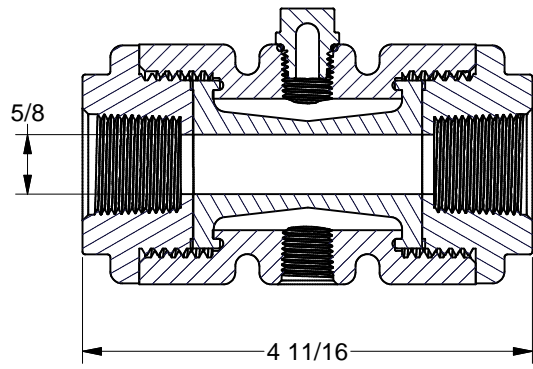

Parts List				
ITEM	QTY	PART NUMBER	DESCRIPTION	
1	1	PV10254	PINCH VALVE BODY	
2	1	12723	1/4" PIPE PLUG	
3	1	12724	#14 O'RING	
4	1	PV10265	PINCH VALVE SEAL	
5	2	PV07257	3/4" PINCH VALVE END PLATE	

THIS DRAWING AND ALL INFORMATION CONTAINED THEREON ARE THE EXCLUSIVE PROPERTY OF BANJO CORPORATION.

UNLESS SPECIFICALLY NOTED, THIS DRAWING AND ITEMS SHOWN ON THIS DRAWING ARE SUBJECT TO CHANGE AT ANY TIME.

BANJO CORPORATION	
150 BANJO DRIVE, CRAWFORDSVILLE, IN 47933 WEB SITE: WWW.BANJOCORP.COM E-MAIL: BANJOSALES@IDEXCORP.COM	
DESCRIPTION	3/4" PINCH VALVE
PART NUMBER	PV075