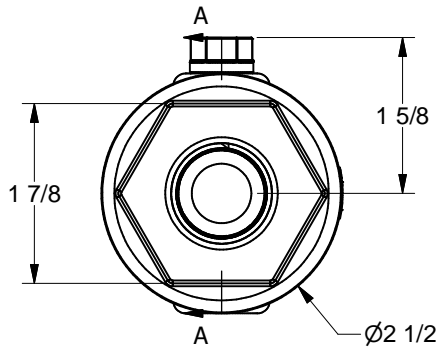

Parts List				
ITEM	QTY	PART NUMBER	DESCRIPTION	
1	1	PV10254	PINCH VALVE BODY	
2	1	12723	1/4" PIPE PLUG	
3	1	12724	#14 O'RING	
4	1	PV10265	PINCH VALVE SEAL	
5	2	PV07257	3/4" PINCH VALVE END PLATE	

THIS DRAWING AND ALL INFORMATION CONTAINED THEREON ARE THE EXCLUSIVE PROPERTY OF BANJO CORPORATION.

UNLESS SPECIFICALLY NOTED, THIS DRAWING AND ITEMS SHOWN ON THIS DRAWING ARE SUBJECT TO CHANGE AT ANY TIME.

BANJO CORPORATION	
150 BANJO DRIVE, CRAWFORDSVILLE, IN 47933 WEB SITE: WWW.BANJOCORP.COM E-MAIL: BANJOSALES@IDEXCORP.COM	
DESCRIPTION	3/4" PINCH VALVE
PART NUMBER	PV075